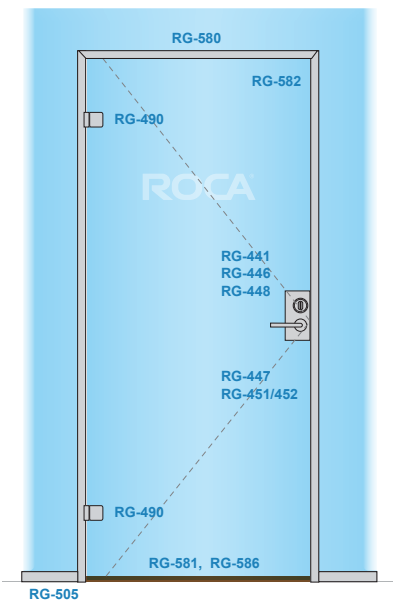

DECIBEL

ROCCA®

Stainless Performance

ROCA Decibel (dB)

Our goal was to create a silent room in the room that is quick to assemble and with a slimmed aluminum construction.

- Sound reduction **up to 35dB**
- Easy to mount: **“Plug and play”**
- Finished module dimensions as well as customer specific solutions
- Robust and slim design
- Unique fittings to optimize appearance and design
- **“ROCA Easy”** a new *unique door lock system*
- We also offer *customer specific colors* according to **RAL**

Some examples, the possibilities are unlimited:

ROCA dB | Single swing door

ROCA dB | Single swing door with door closer

ROCA dB | Dou

Double swing door

ROCA dB | Single swing door with threshold sealing, wall mounted.

ROCA dB | RG-400, Wooden door

Door frame

Frame kit

Pre-drilled standard frame for two hinges RG-490 and strike plate RG-447

RG-580

860925 ANZ 8x21 R
860926 ANZ 8x21 L

860935 ANZ 9x21 R
860936 ANZ 9x21 L

860945 ANZ 10x21 R
860946 ANZ 10x21 L