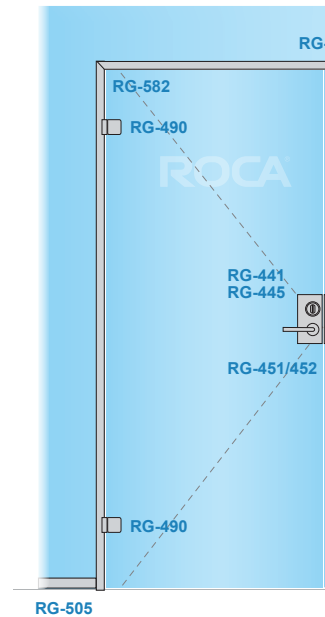

ROCA dB | Dou