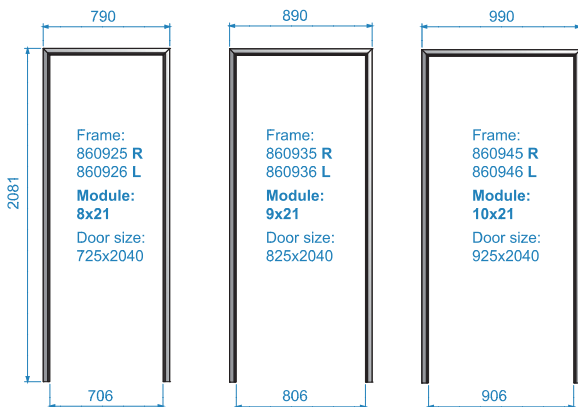

Door frame

Frame kit

Pre-drilled standard frame for two hinges RG-490 and strike plate RG-447

RG-580

860925 ANZ 8x21 R
860926 ANZ 8x21 L

860935 ANZ 9x21 R
860936 ANZ 9x21 L

860945 ANZ 10x21 R
860946 ANZ 10x21 L

RG-582
860912

RG-586
860961

RG-490
860880 GRY
860881 WHT
860882 SNP