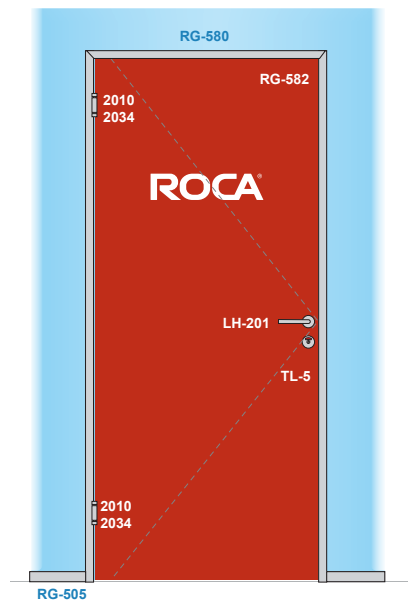

DECIBEL

ROCCA®

Stainless Performance

ROCA Decibel (dB)

Our goal was to create a silent room in the room that is quick to assemble and with a slimmed aluminum construction.

- Sound reduction **up to 35dB**
- Easy to mount: **“Plug and play”**
- Finished module dimensions as well as customer specific solutions
- Robust and slim design
- Unique fittings to optimize appearance and design
- **“ROCA Easy”** a new *unique door lock system*
- We also offer *customer specific colors* according to **RAL**

Some examples, the possibilities are unlimited:

ROCA dB | Single swing door

ROCA dB | Single swing door with door closer

ROCA dB | Dou

Double swing door

ROCA dB | Single swing door with threshold sealing, wall mounted.

ROCA dB | RG-400, Wooden door

Door frame

Frame kit

Pre-drilled standard frame for two hinges RG-490 and strike plate RG-447

RG-580

860925 ANZ 8x21 R
860926 ANZ 8x21 L

860935 ANZ 9x21 R
860936 ANZ 9x21 L

860945 ANZ 10x21 R
860946 ANZ 10x21 L