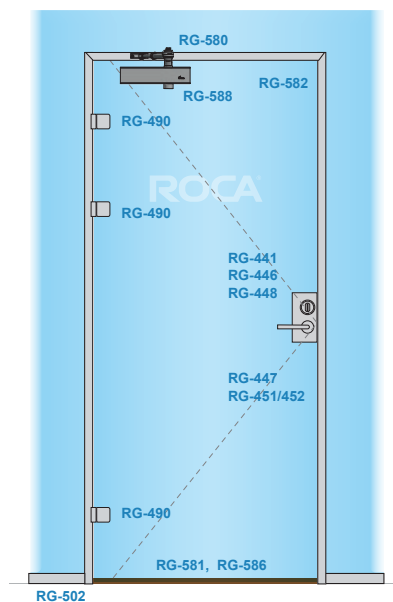

ROCA dB | Single swing door with door closer