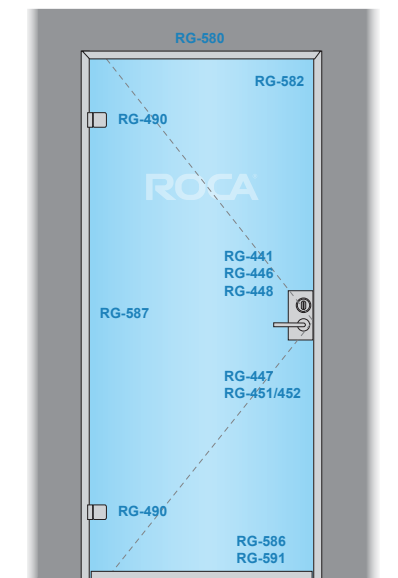

DECIBEL

ROCCA®

Stainless Performance

ROCA Decibel (dB)

Our goal was to create a silent room in the room that is quick to assemble and with a slimmed aluminum construction.

- Sound reduction **up to 35dB**
- Easy to mount: **“Plug and play”**
- Finished module dimensions as well as customer specific solutions
- Robust and slim design
- Unique fittings to optimize appearance and design
- **“ROCA Easy”** a new *unique door lock system*
- We also offer *customer specific colors* according to **RAL**

Some examples, the possibilities are unlimited:

ROCA dB | Single swing door

ROCA dB | Single swing door with door closer

ROCA dB | Dou

Double swing door

ROCA dB | Single swing door with threshold sealing, wall mounted.

ROCA dB | RG-400, Wooden door

Door frame

Frame kit

Pre-drilled standard frame for two hinges RG-490 and strike plate RG-447

RG-580

860925 ANZ 8x21 R
860926 ANZ 8x21 L

860935 ANZ 9x21 R
860936 ANZ 9x21 L

860945 ANZ 10x21 R
860946 ANZ 10x21 L