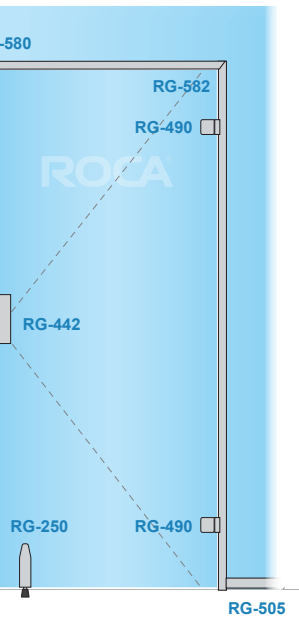

DECIBEL

ROCCA®

Stainless Performance

ROCA Decibel (dB)

Our goal was to create a silent room in the room that is quick to assemble and with a slimmed aluminum construction.

- Sound reduction **up to 35dB**
- Easy to mount: **“Plug and play”**
- Finished module dimensions as well as customer specific solutions
- Robust and slim design
- Unique fittings to optimize appearance and design
- **“ROCA Easy”** a new *unique door lock system*
- We also offer *customer specific colors* according to **RAL**

Some examples, the possibilities are unlimited:

ROCA dB | Single swing door

ROCA dB | Single swing door with door closer

ROCA dB | Dou

Double swing door

ROCA dB | Single swing door with threshold sealing, wall mounted.

ROCA dB | RG-400, Wooden door

Door frame

Frame kit

Pre-drilled standard frame for two hinges RG-490 and strike plate RG-447

RG-580

860925 ANZ 8x21 R
860926 ANZ 8x21 L

860935 ANZ 9x21 R
860936 ANZ 9x21 L

860945 ANZ 10x21 R
860946 ANZ 10x21 L