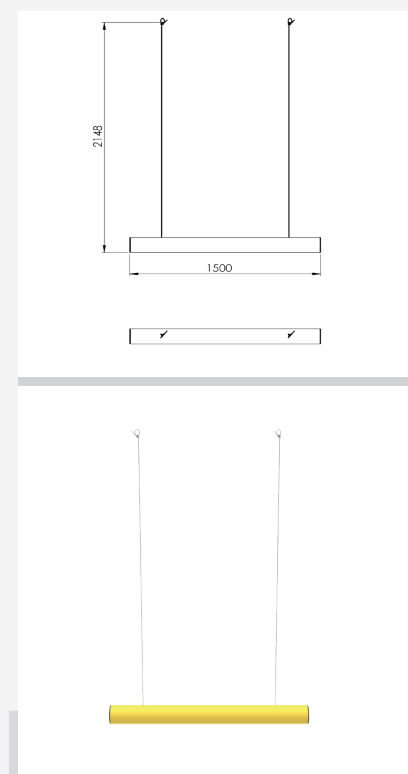

DFPA-W1500

Article description	Hanging Height Restriction
Item number	DFPA-W1500
EAN	4250912396951
Customs tariff number	39269097
Width (mm)	1500
Height (mm)	1875
Depth/Length (mm)	140
Installation width (mm)	N/A
Width without foot plate (mm):	N/A
Depth without foot plate (mm):	N/A
Deflection zone (mm)	N/A
Tested to withstand force (Joule):	N/A
Net weight	5,689 kg
Material	Polyethylene
Color	Black - Yellow RAL 1018
Area of application	Indoor and outdoor use
Fixing	Fixing Material included. Hanging wire, length 2000mm