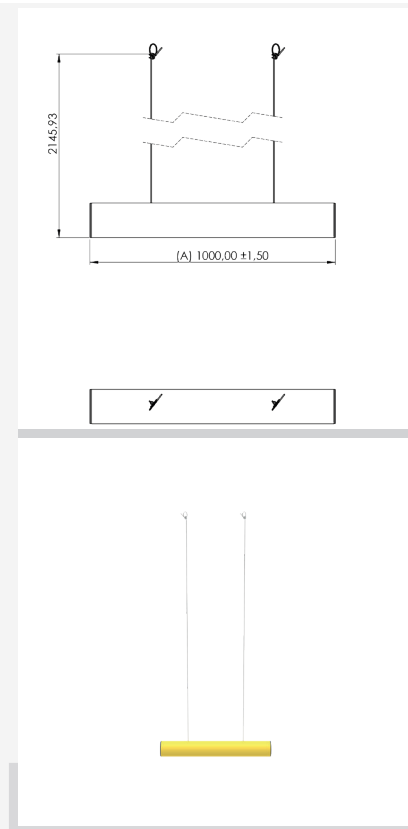

DFPA-W1000

Article description	Hanging Height Restriction
Item number	DFPA-W1000
EAN	4250912396944
Customs tariff number	39269097
Width (mm)	1000
Height (mm)	1875
Depth/Length (mm)	140
Installation width (mm)	N/A
Width without foot plate (mm):	N/A
Depth without foot plate (mm):	N/A
Deflection zone (mm)	N/A
Tested to withstand force (Joule):	N/A
Net weight	3,967 kg
Material	Polyethylene
Color	Black - Yellow RAL 1018
Area of application	Indoor and outdoor use
Fixing	Fixing Material included. Hanging wire, length 2000mm